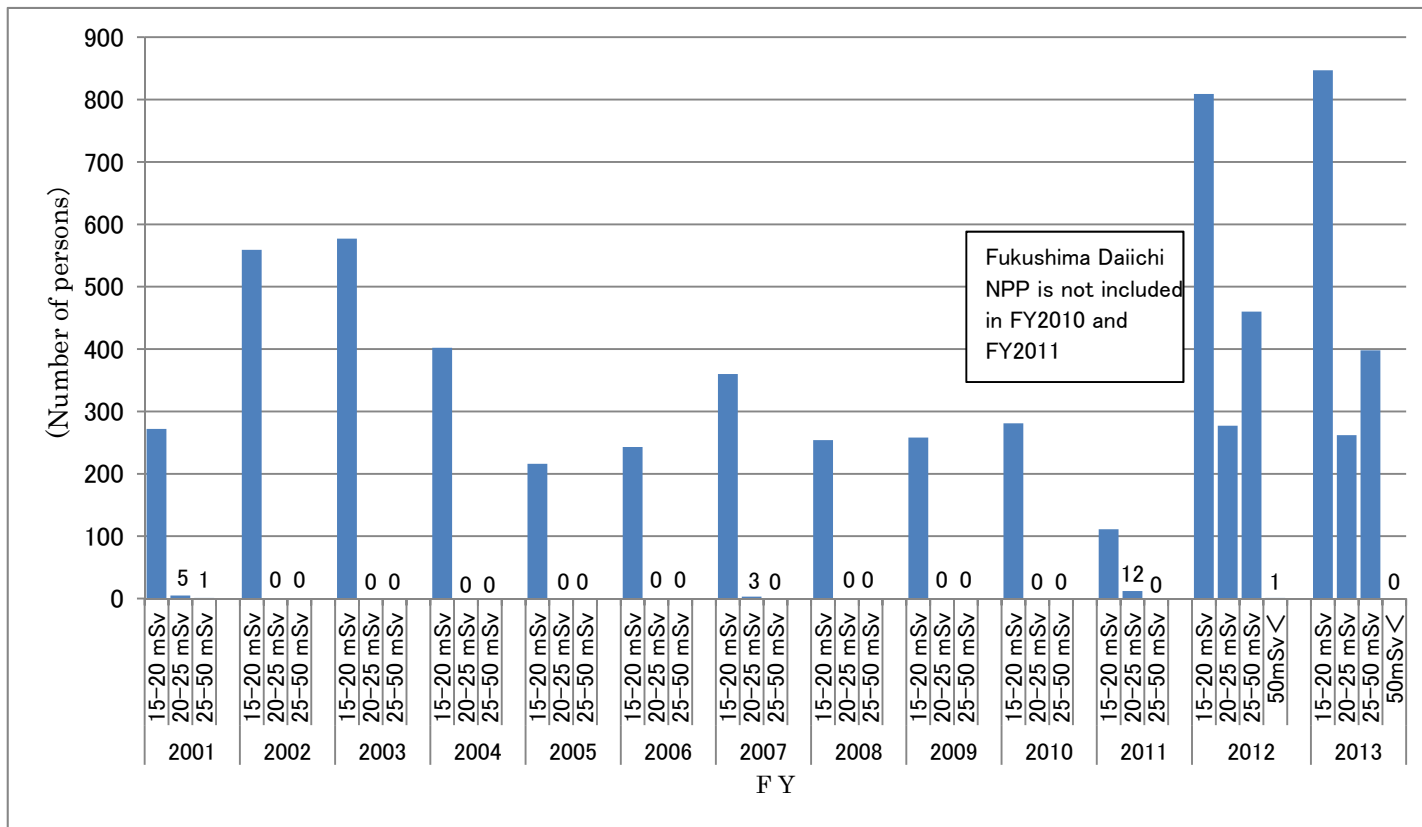

Number of Persons with Annual Dose Value Greater than 15 mSv of the NPPs in Japan(1989~2000)

Number of Persons with Annual Dose Value Greater than 15 mSv of the NPPs in Japan(2001~2013)